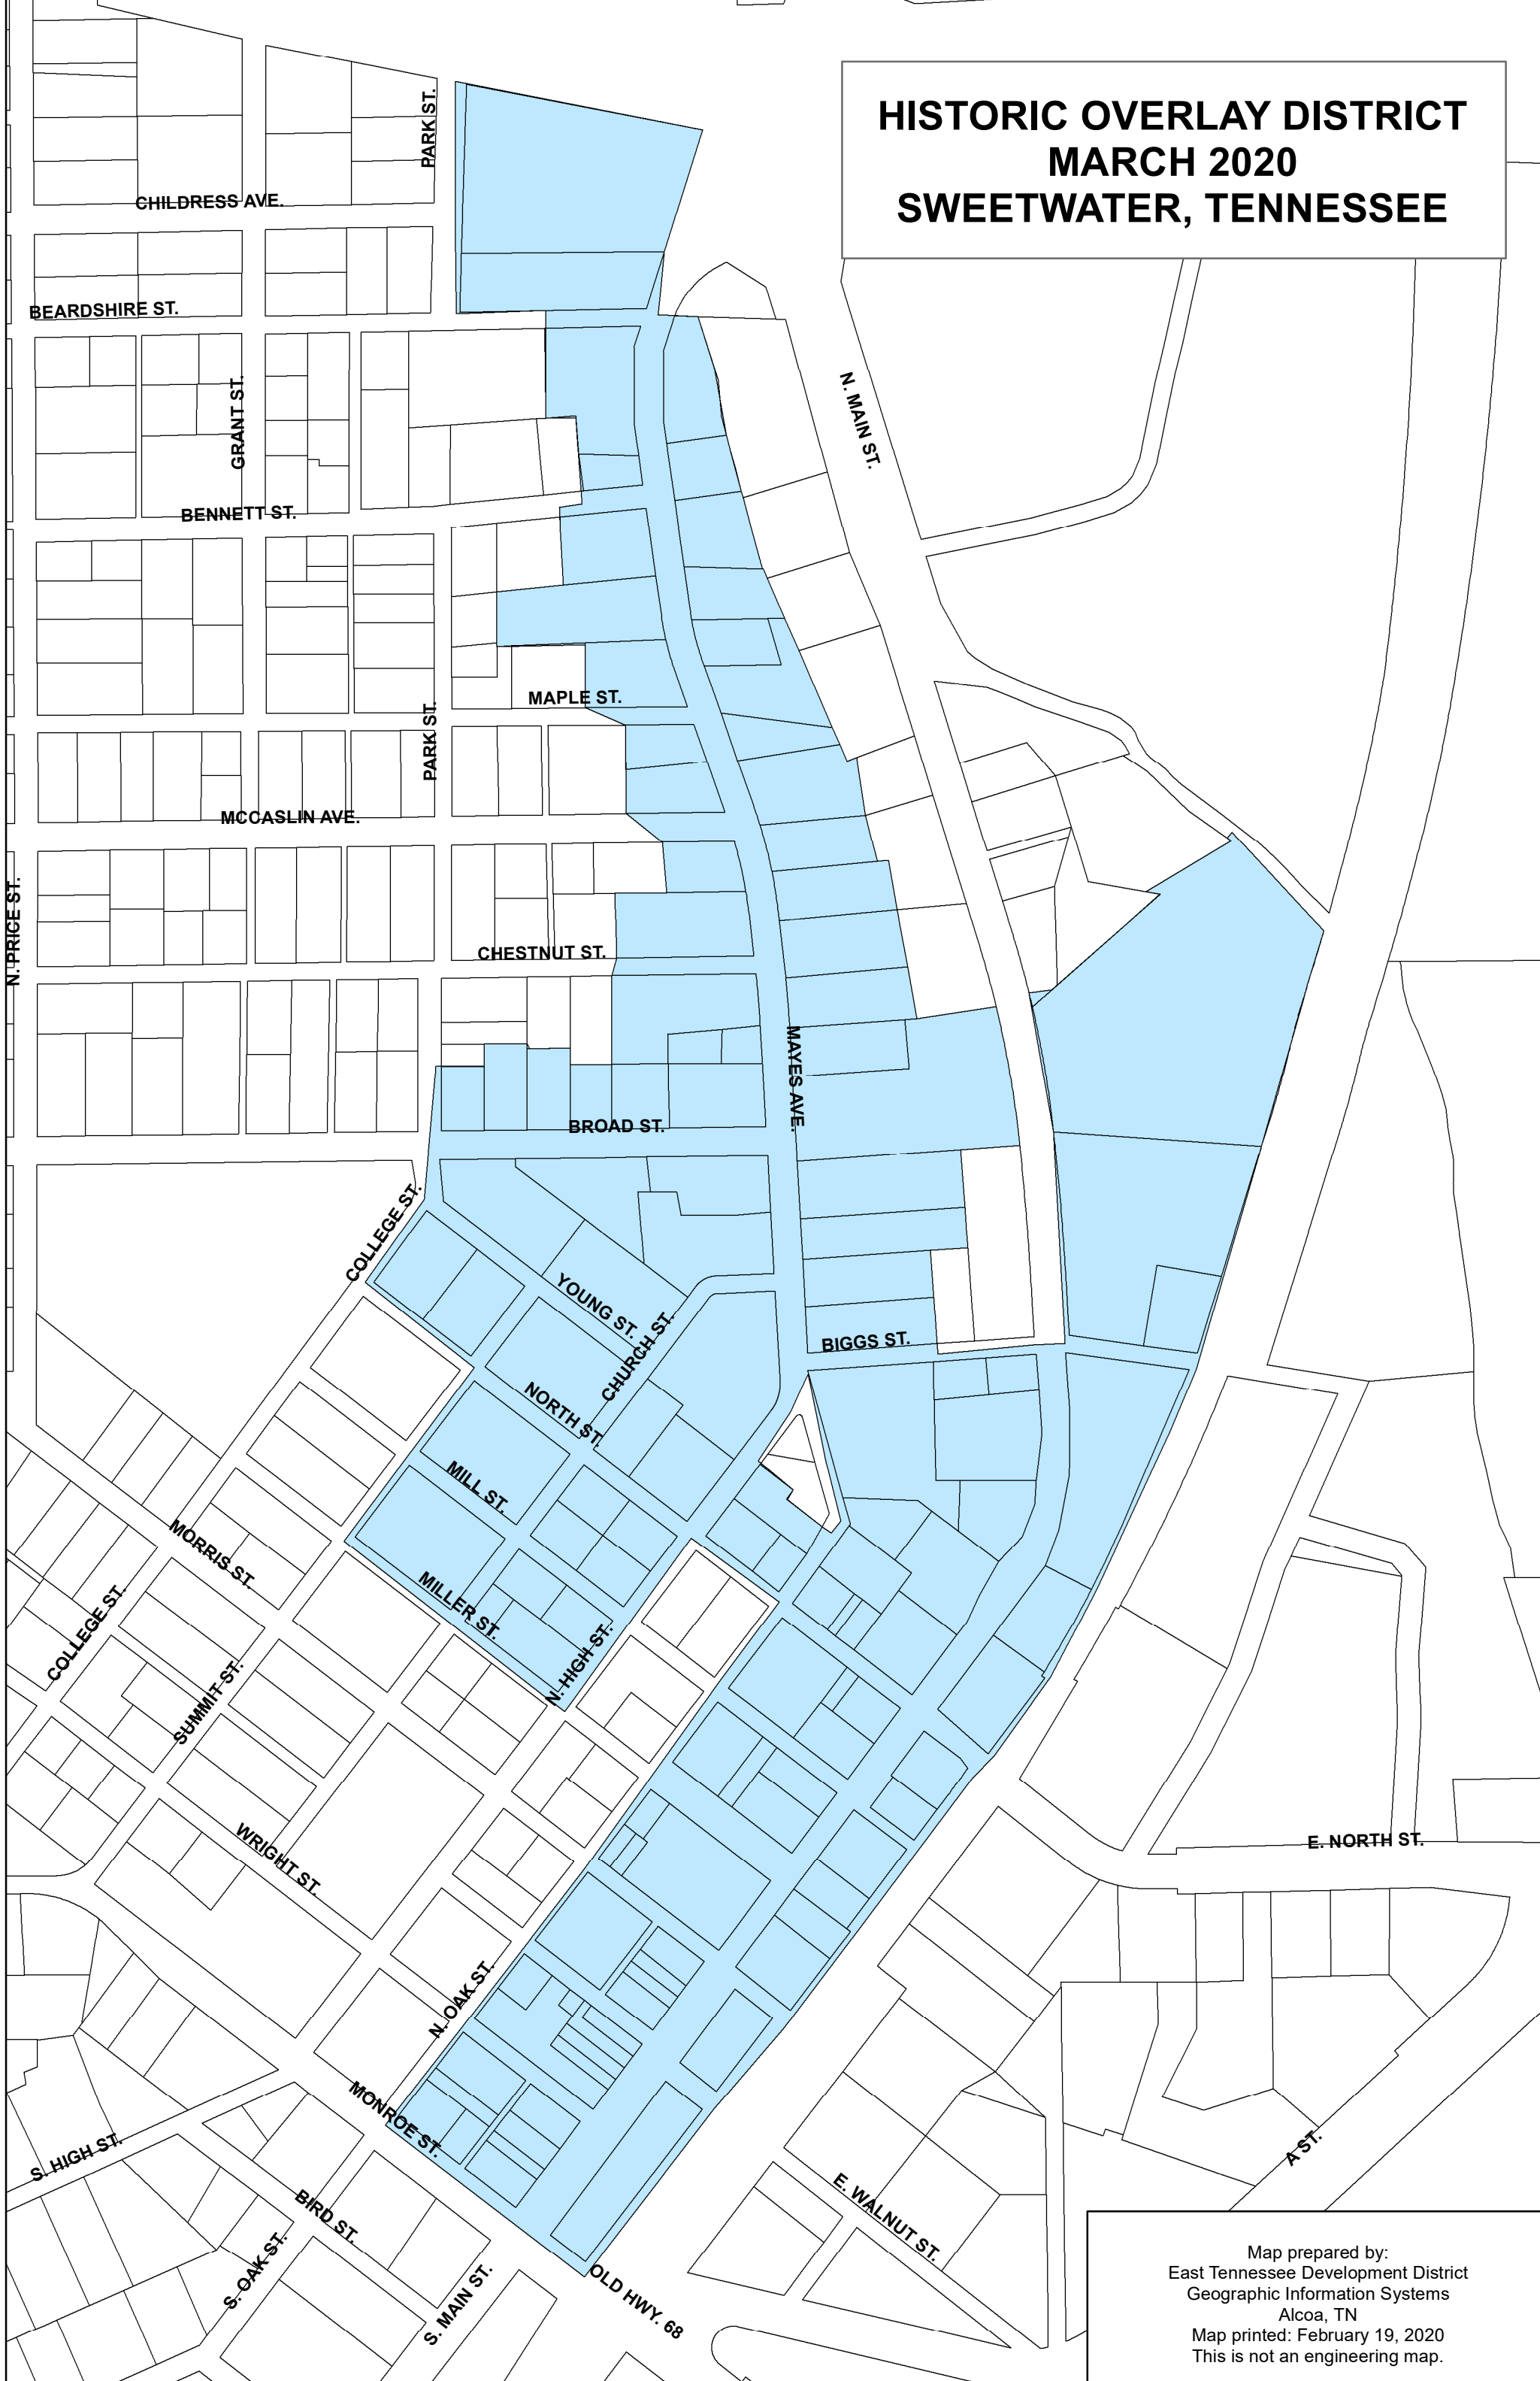

**HISTORIC OVERLAY DISTRICT  
MARCH 2020  
SWEETWATER, TENNESSEE**

Map prepared by:  
East Tennessee Development District  
Geographic Information Systems  
Alcoa, TN  
Map printed: February 19, 2020  
This is not an engineering map.